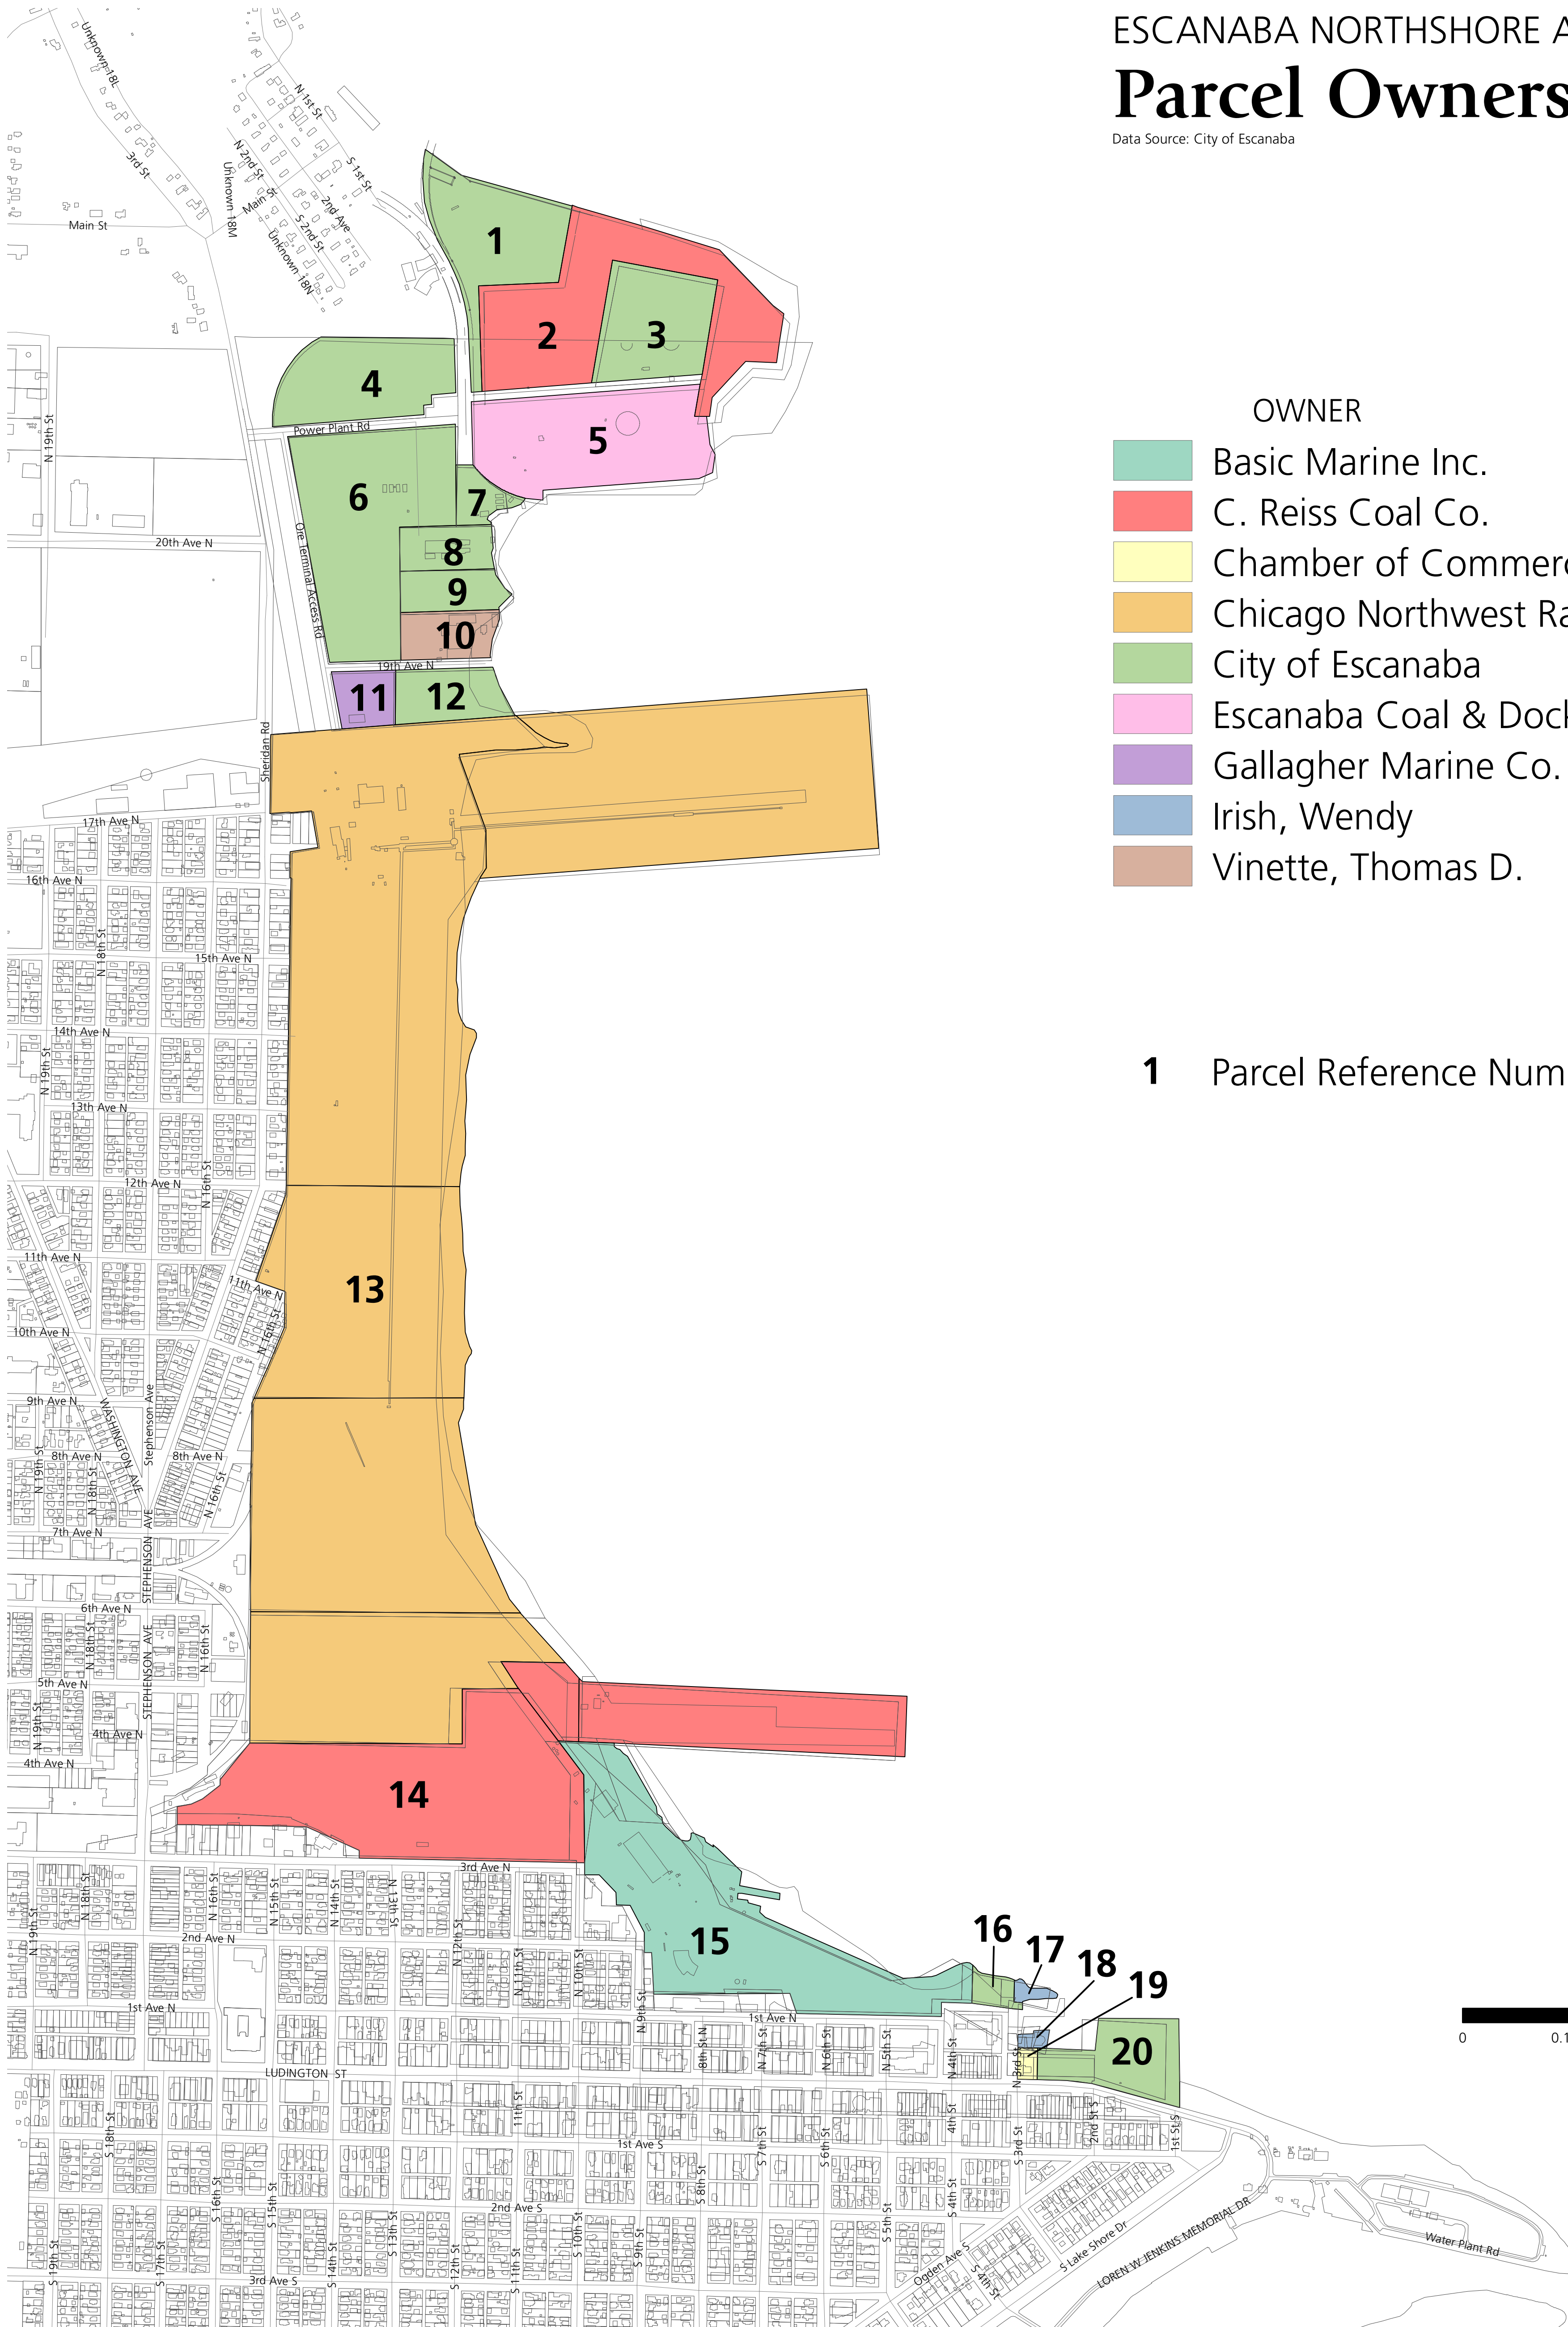

# ESCANABA NORTHSHORE AREA Parcel Ownership

Data Source: City of Escanaba

OWNER	TOTAL ACREAGE
Basic Marine Inc.	30.64
C. Reiss Coal Co.	76.12
Chamber of Commerce	0.32
Chicago Northwest Railroad	223.07
City of Escanaba	76.04
Escanaba Coal & Dock Co.	15.00
Gallagher Marine Co.	2.99
Irish, Wendy	1.41
Vinette, Thomas D.	3.99
	<hr/>
	429.58

1 Parcel Reference Number